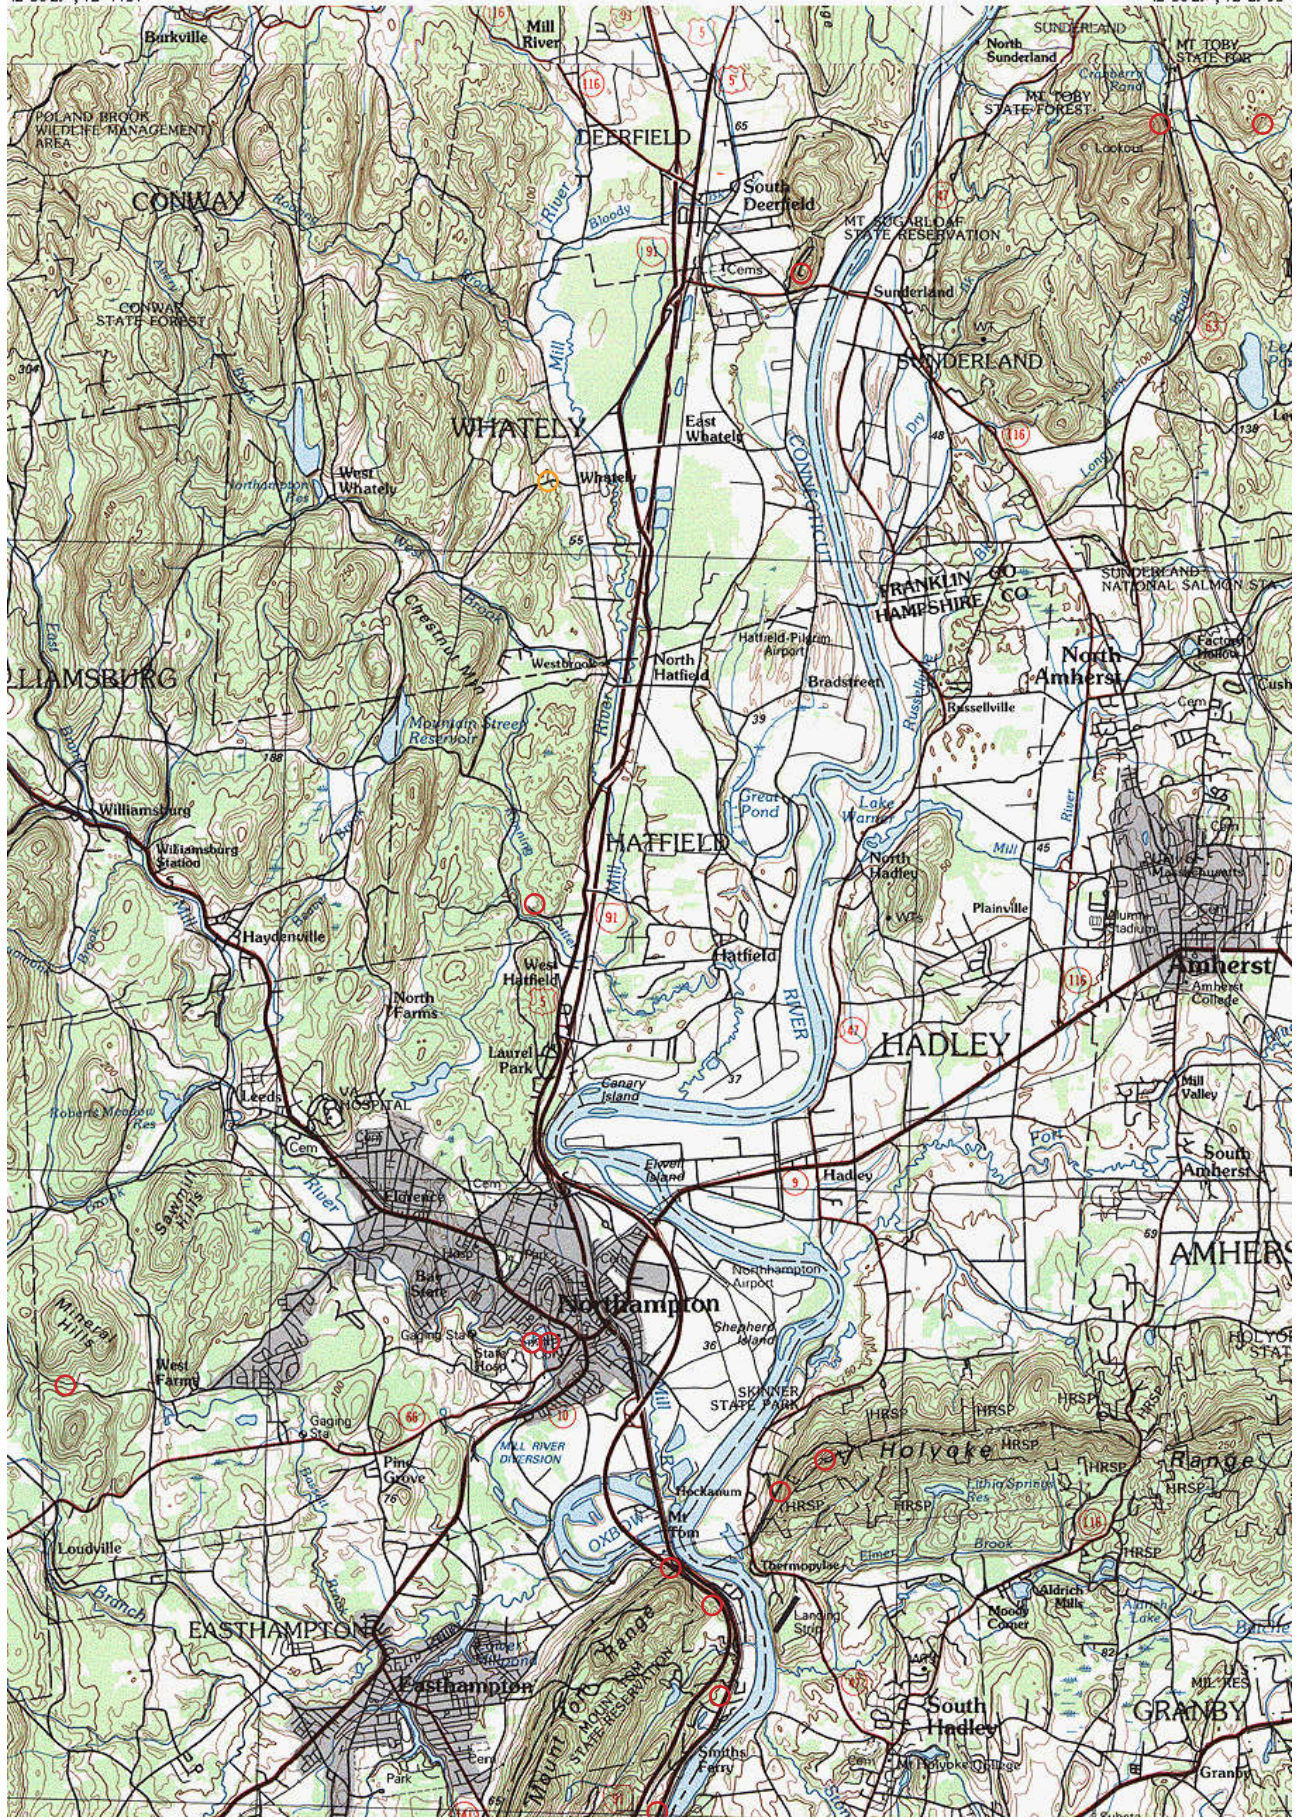

42°30'29", 72°44'37"

42°30'29", 72°29'53"

42°14'55", 72°44'37" NAD83

42°14'55", 72°29'53"

1 0 1 2 MILES

Printed from TOPO! ©1998 Wildflower Productions (www.topo.com)